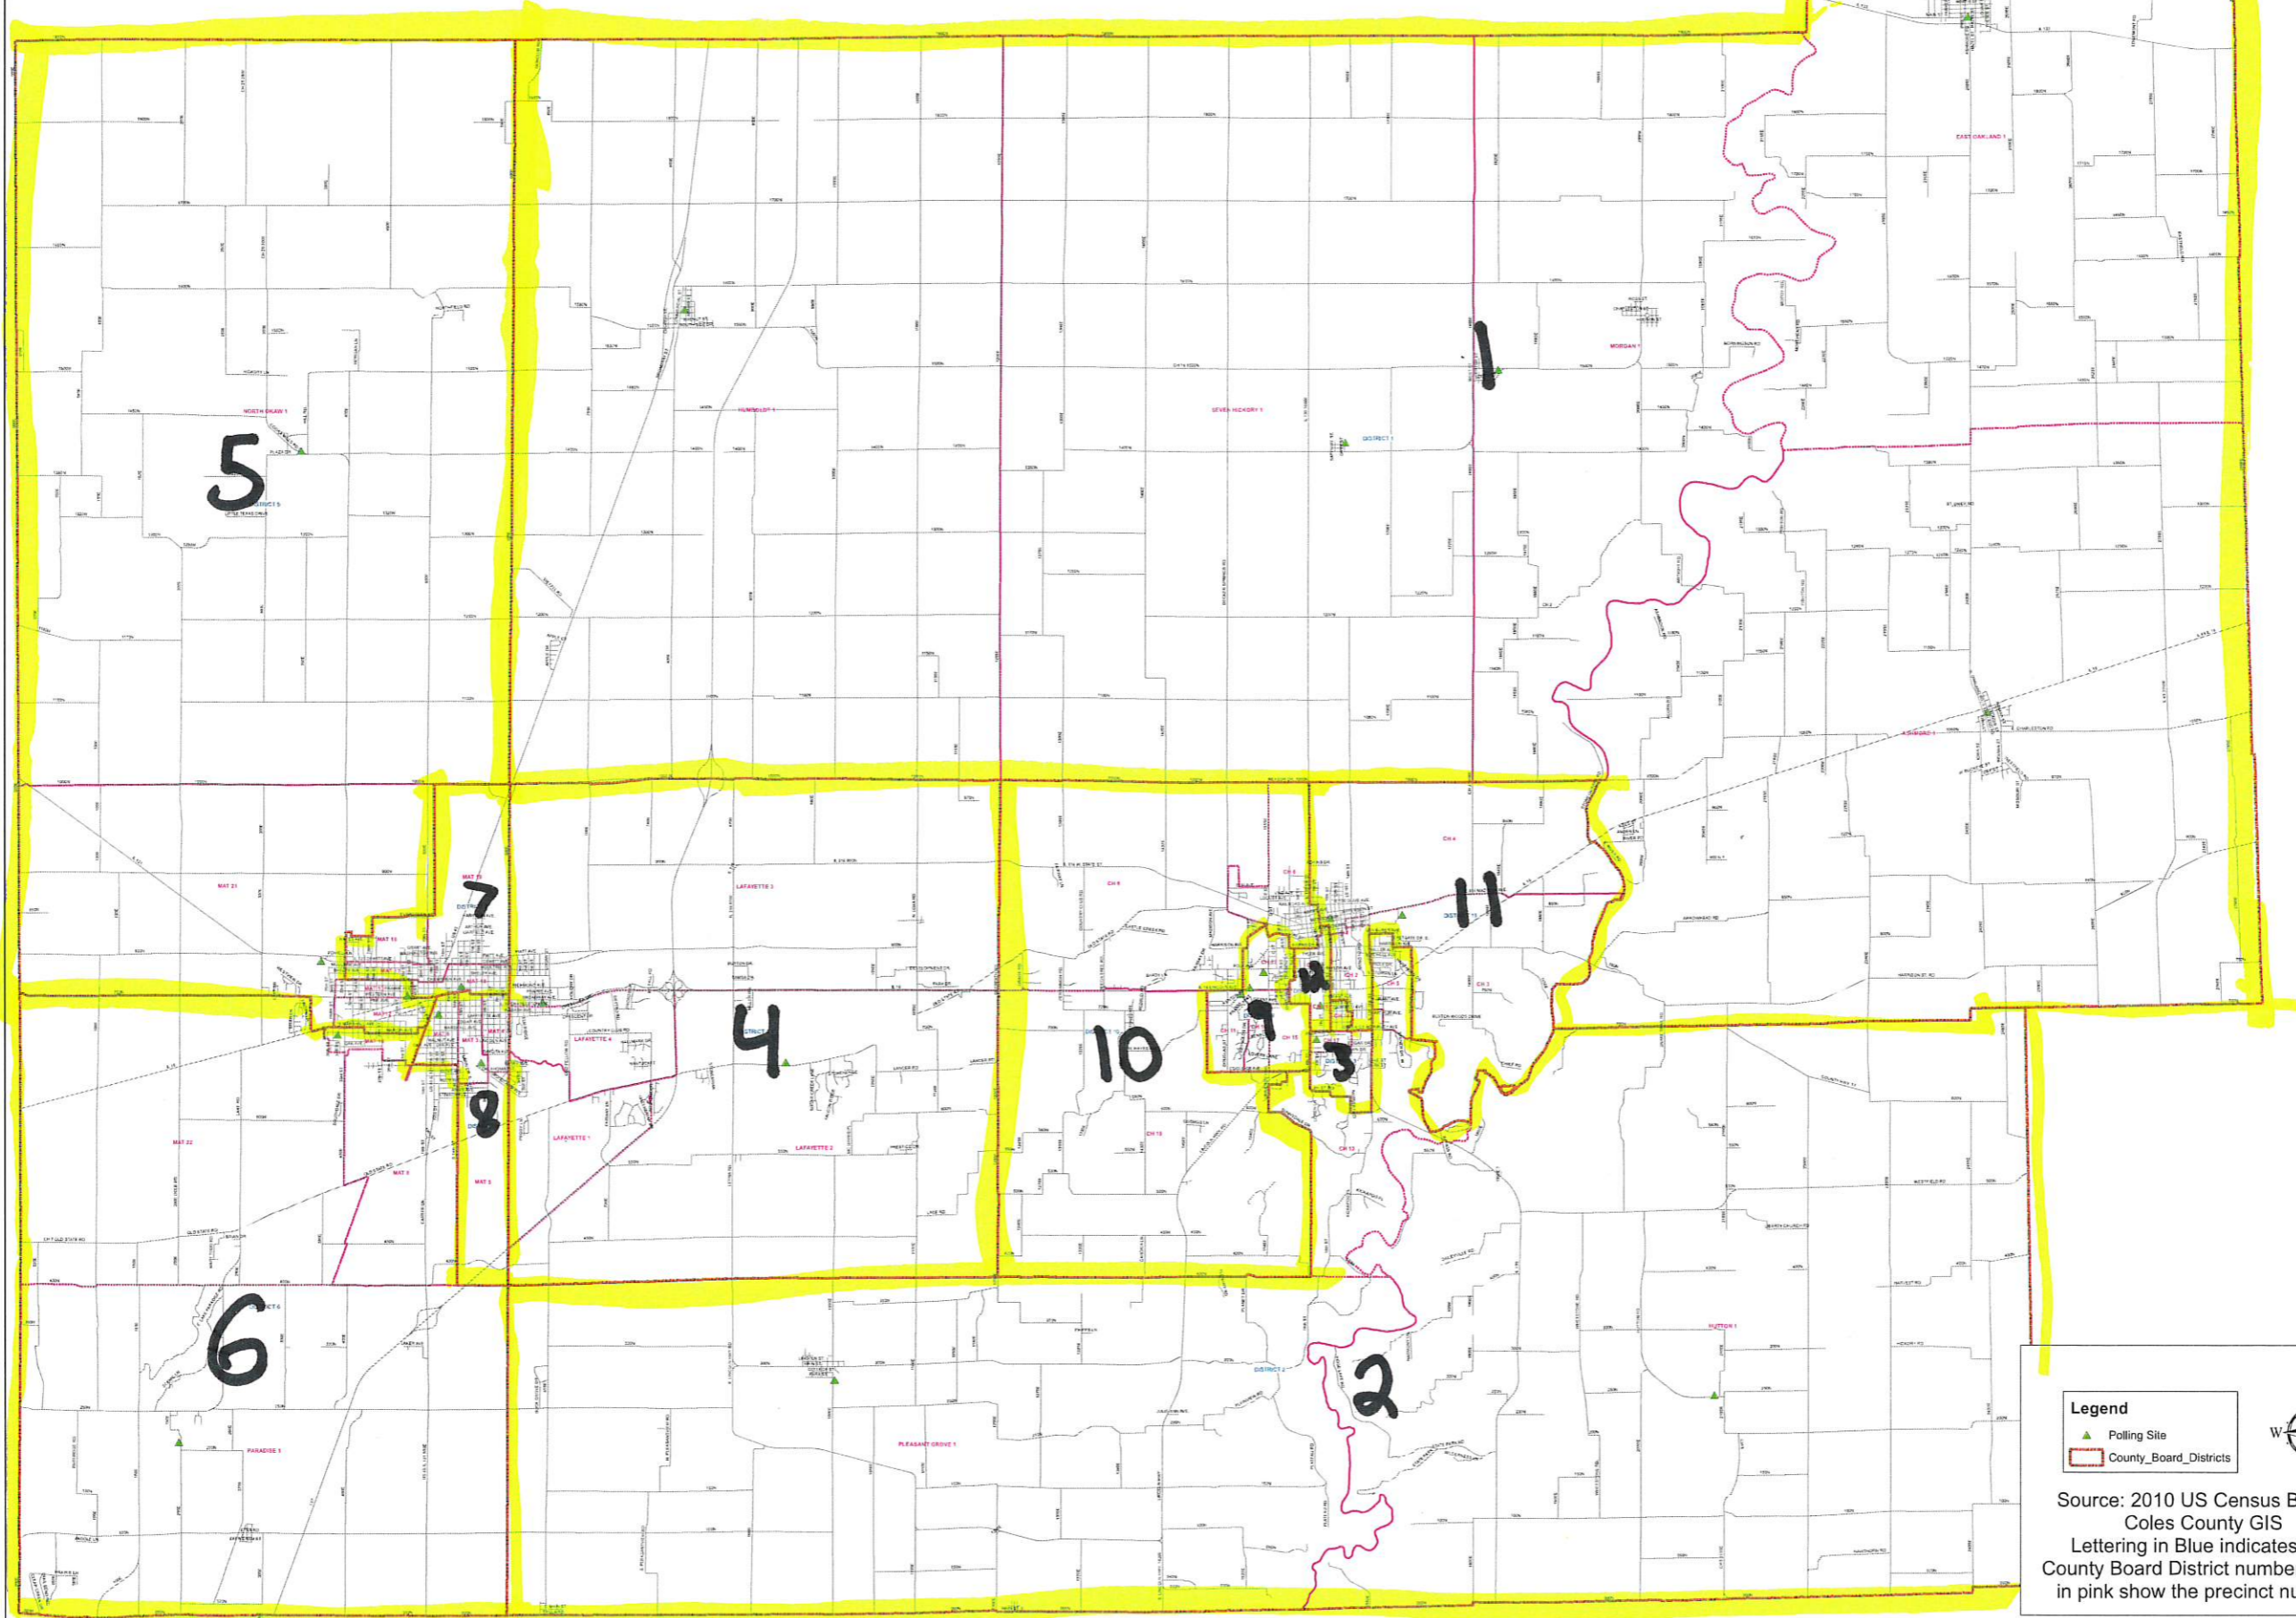

REDISTRICTING 2011

Legend

- ▲ Polling Site
- ▭ County_Board_Districts

Source: 2010 US Census Bureau
Coles County GIS
Lettering in Blue indicates the
County Board District number. Items
in pink show the precinct number.